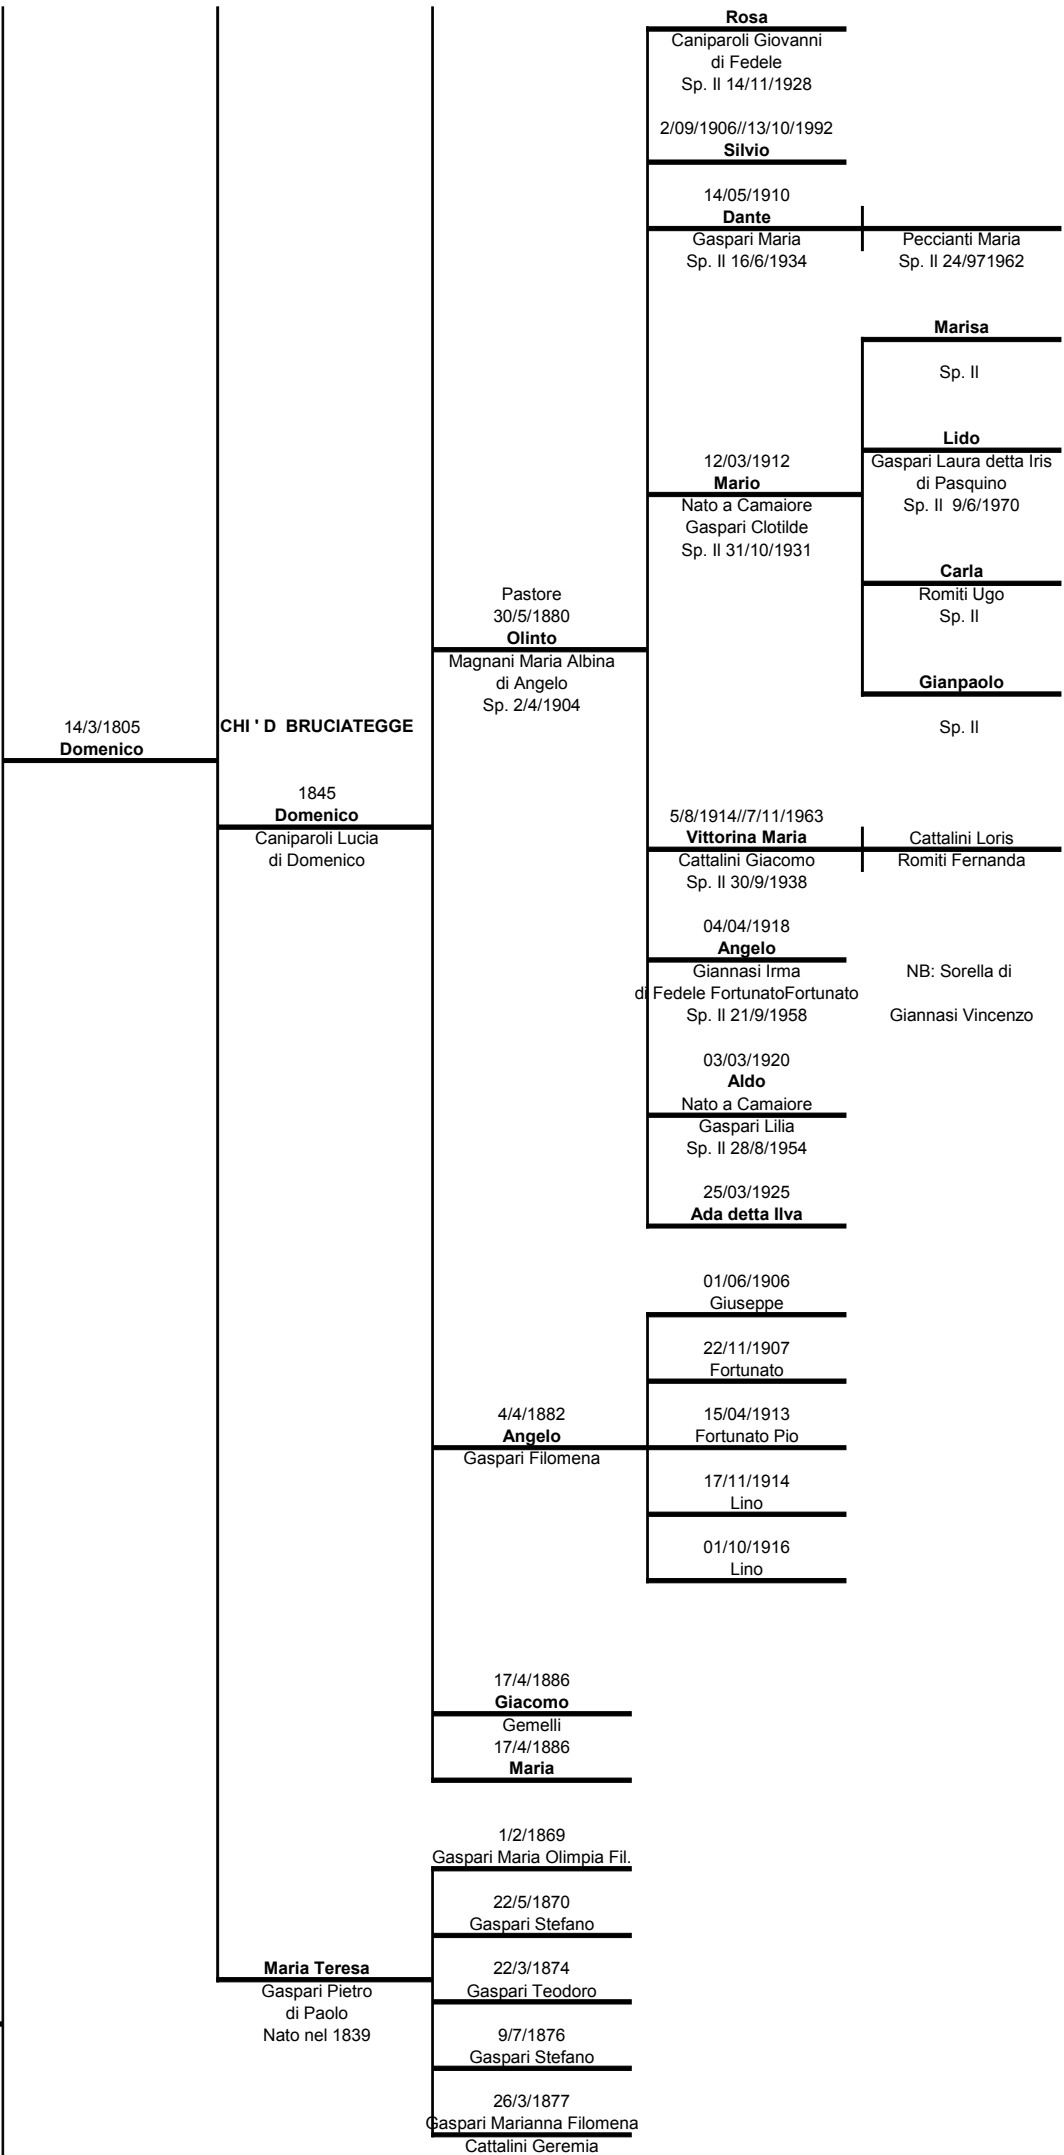

20/11/1871
2) Nato morto

CASE CANIPAROLI

13/5/1871
Pellegrino

17/04/1900
Gaspari Isolina

17/06/1901//1/10/1975
Gaspari Maria
Gaspari Achille
Sp. II 19/10/1922

14/5/1903//21/2/1986
Gaspari Adele
Caniparoli Ferdinando
Sp. II 26/8/1933

26/11/1909
Gaspari Lino o Livio

27/2/1911//13/12/1938
Gaspari Margherita
Cattalini Mosè
Sp. II 30/7/1932

22/08/1913
Gaspari Elena

GEMELLI
22/08/1913//21/12/1990
Gaspari Nello
Gigli Silvia
Sp. II 30/4/1934

23/05/1917//27/4/1990
Gaspari Marino
Catalini Alba
Sp. II

26/4/1878
Maria

14/08/1904

16/12/1925
Gaspari Lina

01/11/1934
Maria Natalina

Nata morta

03/04/1935

Silvana