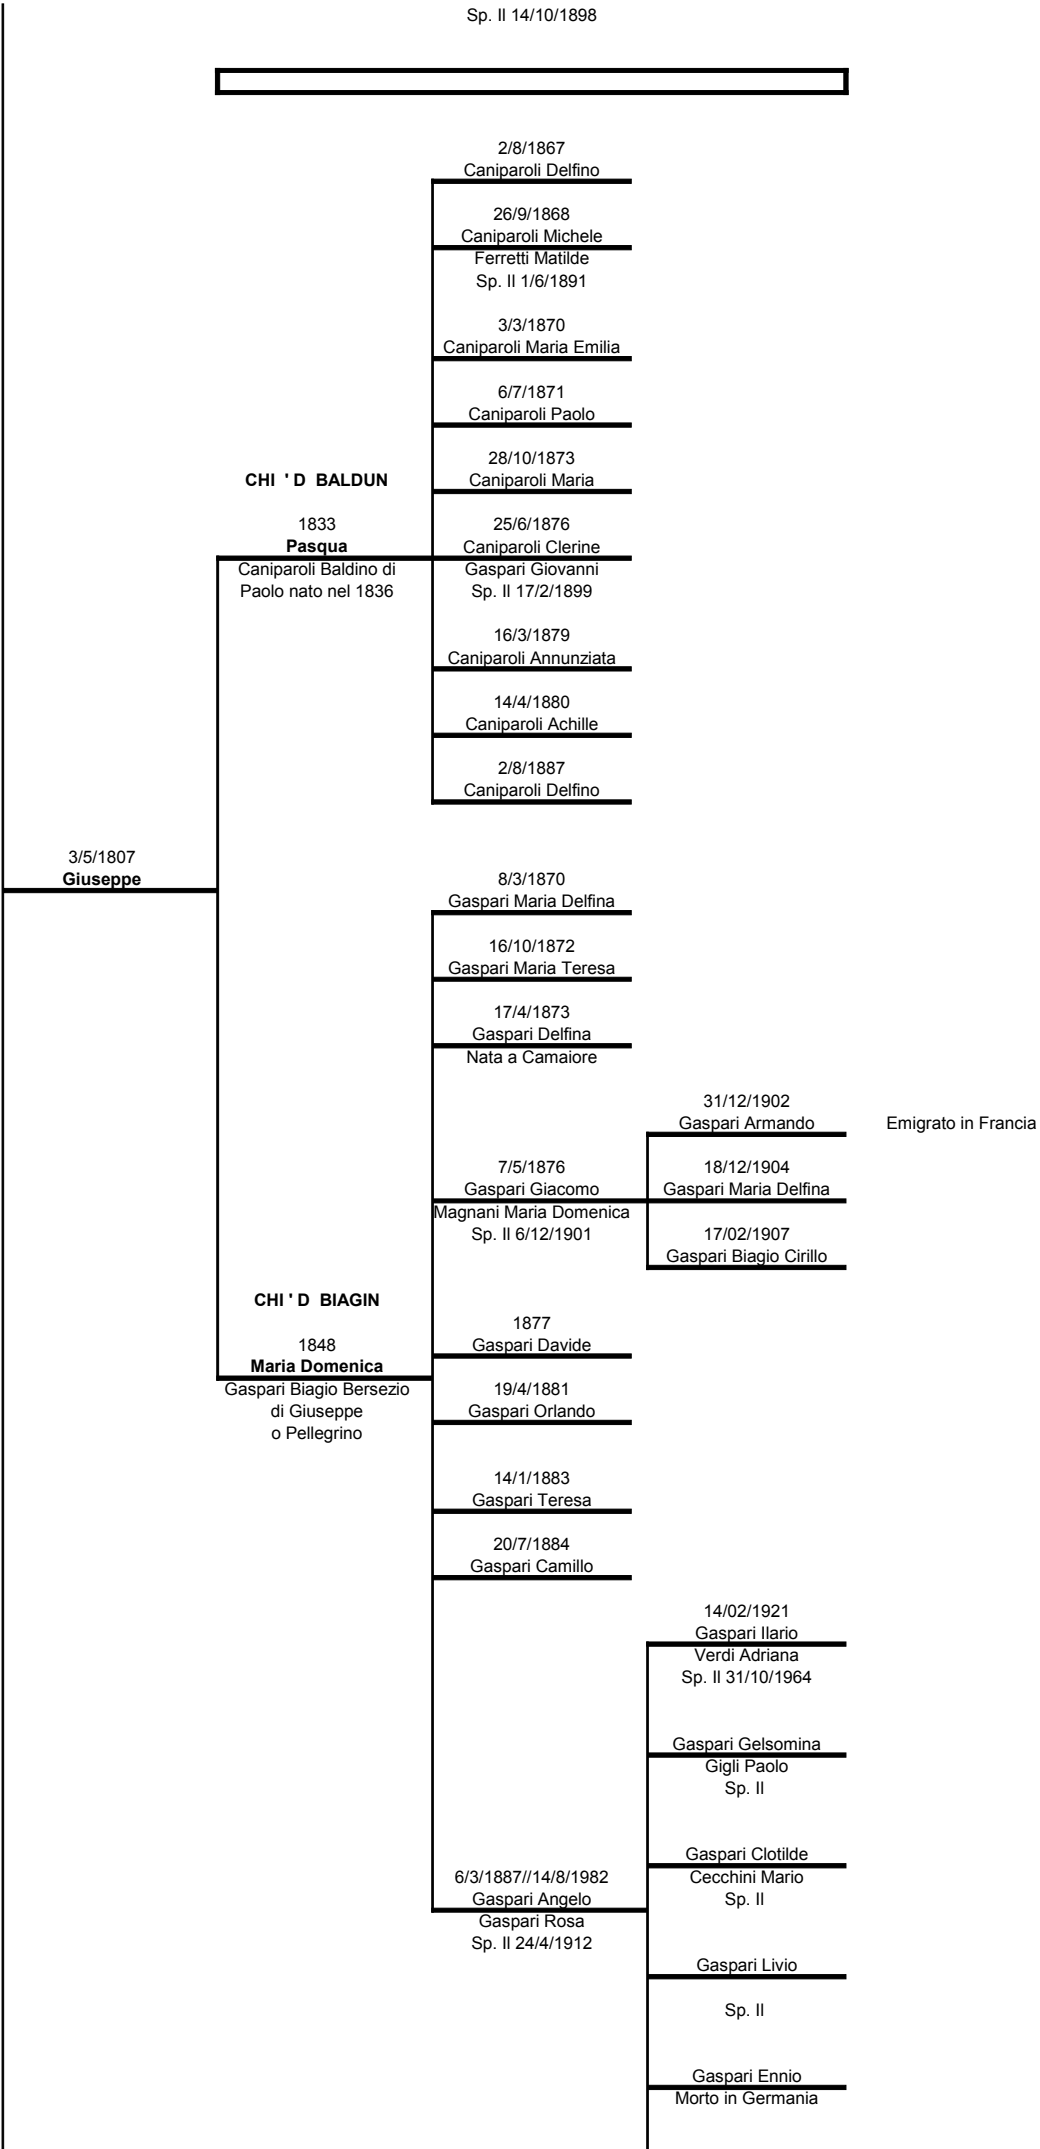

26/11/1909
Gaspari Lino o Livio

27/2/1911//13/12/1938
Gaspari Margherita
Cattalini Mosè
Sp. II 30/7/1932

22/08/1913
Gaspari Elena

GEMELLI
22/08/1913//21/12/1990
Gaspari Nello
Gigli Silvia
Sp. II 30/4/1934

23/05/1917//27/4/1990
Gaspari Marino
Catalini Alba
Sp. II

26/4/1878
Maria

14/08/1904

16/12/1925
Gaspari Lina

01/11/1934
Maria Natalina

Nata morta

03/04/1935

Silvana